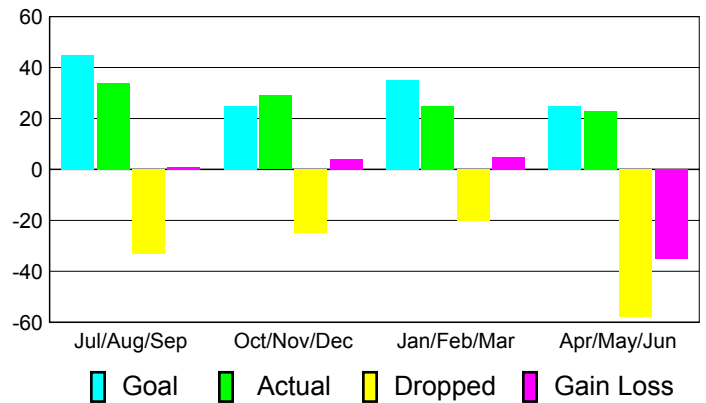

Membership Results 2010-2011

Goal, New, Dropped, Gain/Loss

Comparison of Membership Gain/Loss

Current Year Compared to the Previous Year